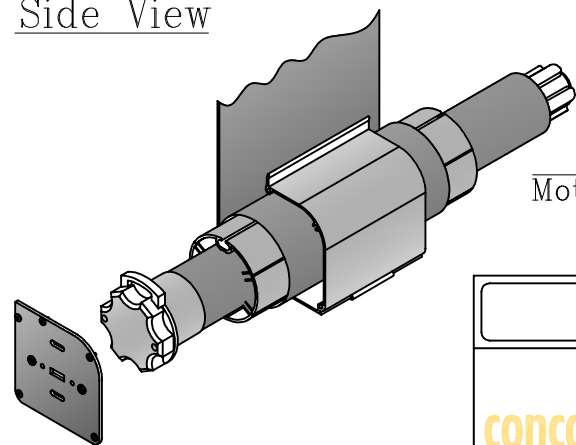

Side View

Front View

CONCORD SHADING SYSTEMS INC.			
	Title: MOTORIZED BOTTOM UP ROLLER WITH 3" CSS CASSETTE		Scale: N.T.S.
	DWG No. BU-MO-3IN-CSS-0027	Date: Feb-28-15	Rev 00