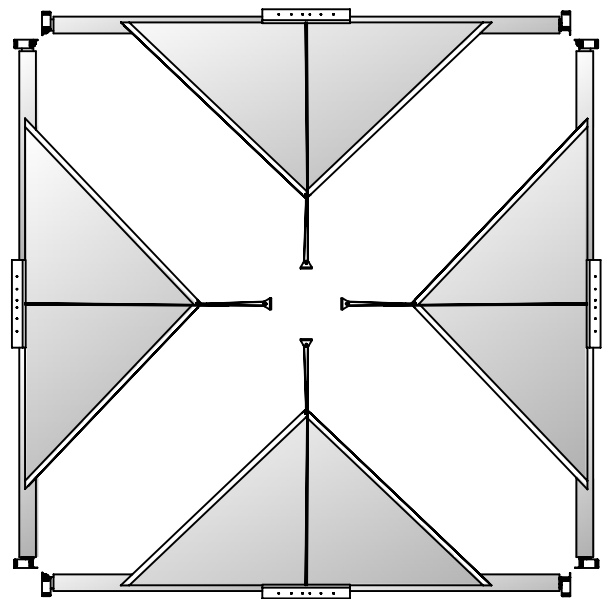

Isometric View

Shades Partially Opened

Side View

Top View

CONCORD SHADING SYSTEMS INC.

Title: **MOTORIZED "BOTTOM UP"  
SAIL-B  
FULL LENGTH CHANNEL**

Scale:  
N.T.S.

DWG No.  
BU-MO-BKCHNL-0025C