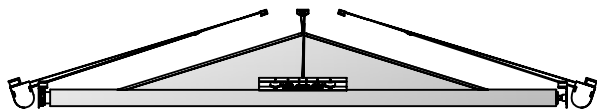

Isometric View

Shades Partially Opened

Side View

Top View

CONCORD SHADING SYSTEMS INC.

Title: **MOTORIZED "BOTTOM UP"  
SAIL-B  
FULL LENGTH CHANNEL**

Scale:  
N.T.S.

DWG No.  
BU-MO-BKCHNL-0025C